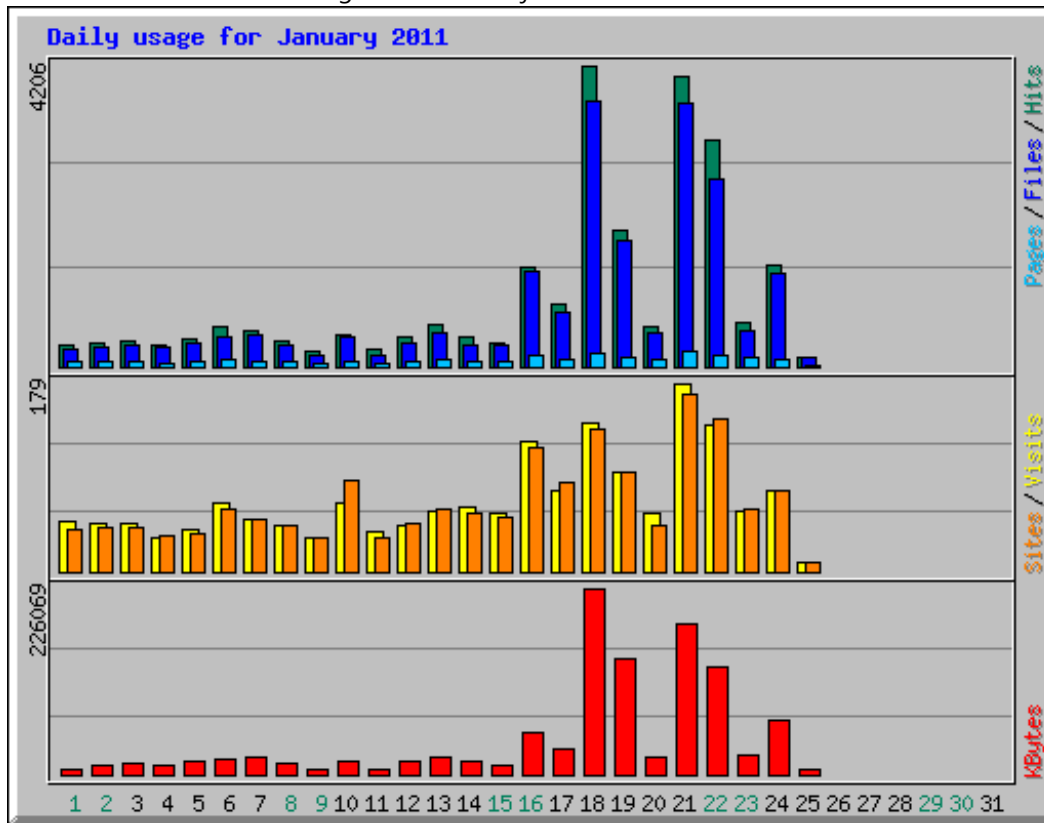

Usage Statistics for johnlennonbedin.com

Summary Period: January 2011

Generated 25-Jan-2011 04:34 PST

[\[Daily Statistics\]](#) [\[Hourly Statistics\]](#) [\[URLs\]](#) [\[Entry\]](#) [\[Exit\]](#) [\[Sites\]](#) [\[Referrers\]](#) [\[Search\]](#) [\[Agents\]](#) [\[Countries\]](#)

Monthly Statistics for January 2011		
Total Hits	24042	
Total Files	20954	
Total Pages	2318	
Total Visits	1676	
Total KBytes	1080466	
Total Unique Sites	1266	
Total Unique URLs	121	
Total Unique Referrers	143	
Total Unique User Agents	311	
	Avg	Max
Hits per Hour	40	3542
Hits per Day	961	4206
Files per Day	838	3706
Pages per Day	92	227
Visits per Day	67	179
KBytes per Day	43219	226069
Hits by Response Code		
Code 200 - OK	20954	
Code 206 - Partial Content	1199	
Code 301 - Moved Permanently	5	
Code 302 - Found	605	
Code 304 - Not Modified	1143	
Code 404 - Not Found	136	