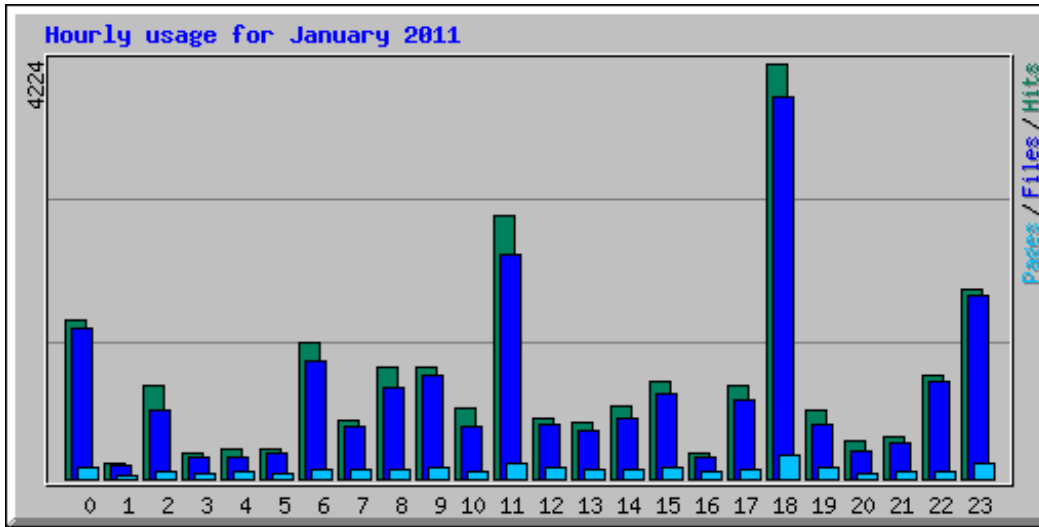

23	623	2.59%	490	2.34%	121	5.22%	58	3.46%	60	4.74%	23542	2.18%
24	1429	5.94%	1299	6.20%	93	4.01%	76	4.53%	76	6.00%	66884	6.19%
25	120	0.50%	117	0.56%	8	0.35%	8	0.48%	9	0.71%	5467	0.51%

Hourly Statistics for January 2011

Hour	Hits			Files			Pages			KBytes		
	Avg	Total	%	Avg	Total	%	Avg	Total	%	Avg	Total	%
0	64	1617	6.73%	61	1526	7.28%	4	119	5.13%	2968	74193	6.87%
1	6	156	0.65%	5	127	0.61%	1	31	1.34%	188	4710	0.44%
2	37	938	3.90%	27	694	3.31%	2	74	3.19%	1709	42713	3.95%
3	10	260	1.08%	8	223	1.06%	2	53	2.29%	338	8439	0.78%
4	11	299	1.24%	8	223	1.06%	2	71	3.06%	307	7686	0.71%
5	12	305	1.27%	10	254	1.21%	2	62	2.67%	371	9286	0.86%
6	55	1381	5.74%	47	1192	5.69%	4	100	4.31%	2556	63895	5.91%
7	23	588	2.45%	21	540	2.58%	3	92	3.97%	1313	32834	3.04%
8	45	1140	4.74%	37	930	4.44%	3	91	3.93%	2021	50528	4.68%
9	45	1131	4.70%	41	1044	4.98%	4	107	4.62%	1895	47385	4.39%
10	28	721	3.00%	20	521	2.49%	2	71	3.06%	1255	31385	2.90%
11	106	2670	11.11%	90	2272	10.84%	6	160	6.90%	4653	116331	10.77%
12	24	612	2.55%	22	551	2.63%	4	112	4.83%	1217	30415	2.81%
13	23	576	2.40%	19	498	2.38%	4	100	4.31%	784	19607	1.81%
14	29	734	3.05%	24	607	2.90%	3	97	4.18%	1089	27236	2.52%
15	39	992	4.13%	34	868	4.14%	4	107	4.62%	1823	45586	4.22%
16	10	263	1.09%	8	209	1.00%	2	71	3.06%	318	7958	0.74%
17	37	940	3.91%	31	794	3.79%	3	90	3.88%	1691	42278	3.91%
18	168	4224	17.57%	155	3876	18.50%	9	231	9.97%	8100	202507	18.74%
19	27	694	2.89%	21	544	2.60%	4	106	4.57%	1204	30111	2.79%
20	15	381	1.58%	10	271	1.29%	2	62	2.67%	536	13395	1.24%
21	17	436	1.81%	14	355	1.69%	2	73	3.15%	618	15450	1.43%
22	42	1059	4.40%	39	979	4.67%	3	80	3.45%	2357	58917	5.45%
23	77	1925	8.01%	74	1856	8.86%	6	158	6.82%	3905	97623	9.04%