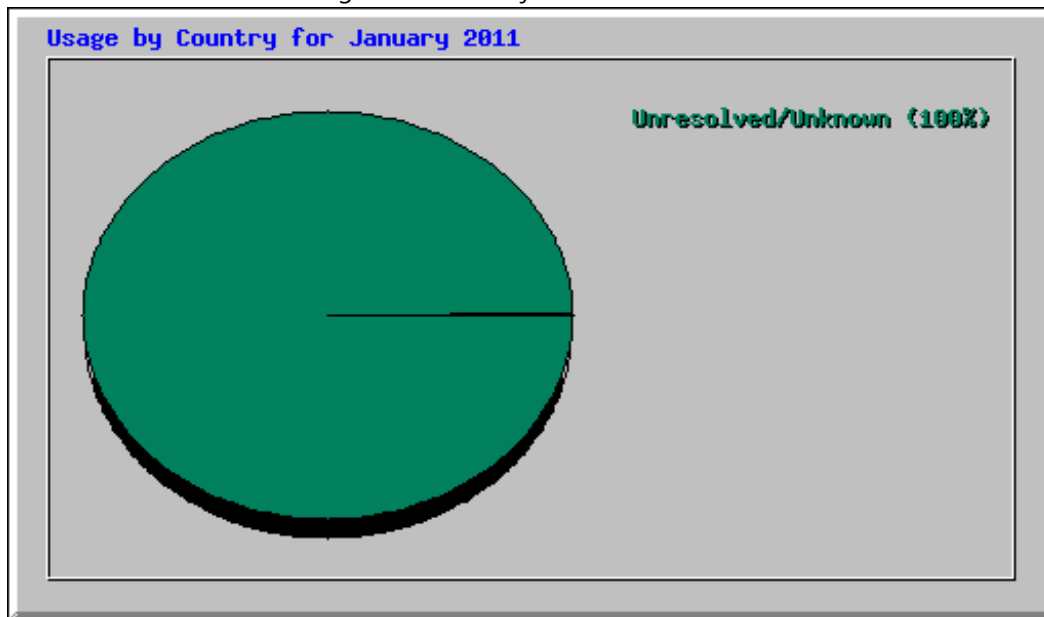

Top 1 of 1 Total Countries							
#	Hits		Files		KBytes		Country
1	24042	100.00%	22153	105.72%	1080466	100.00%	Unresolved/Unknown

Generated by [Webalizer Version 2.01](#)